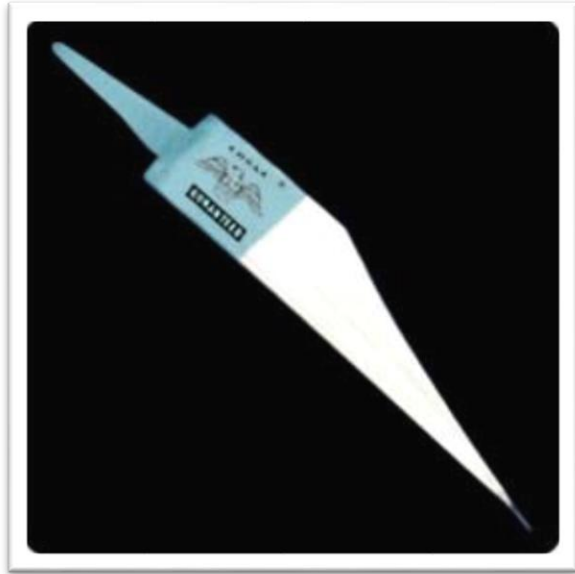

Mortise Chisel

GLE ®

EAGLE BRAND MORTISE CHISEL										
SIZE IN MM	3	5	6	8	10	11	12	16	20	25
Pcs. per box	10	10	10	10	10	10	10	10	10	10
Box per case	40	40	40	40	27	27	27	18	18	18
Pcs. per case	400	400	400	400	270	270	270	180	180	180

FISH BRAND MORTISE CHISEL									
SIZE IN MM	3	5	6	8	10	12	16	20	25
Pcs. per box	12	12	12	12	12	6	6	6	6
Box per case	40	40	40	40	30	40	40	30	30
Pcs. per case	480	480	480	480	360	240	240	180	120